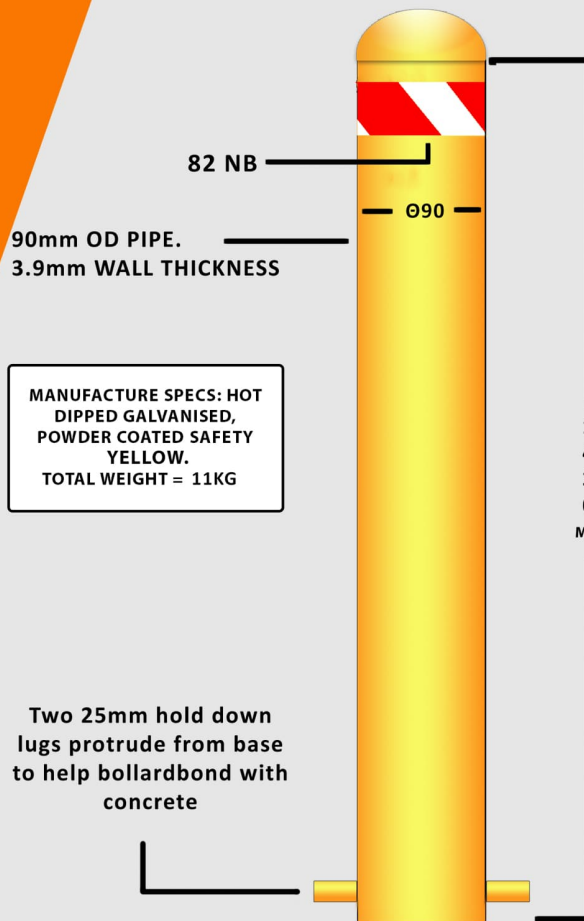

Innovative Traffic Calming and
Workplace Safety Products
Australian Owned and Operated

90mm Inground Bollard Yellow

All our bollards are hot dipped galvanised after manufacture to prevent rusting. Custom powder coating colours and custom safety tape options are available, talk to us about your requirements. All stock lines are powder coated safety yellow with a black & clear chevron sticker around the top. Concrete fixings are supplied with our bollards free of charge.