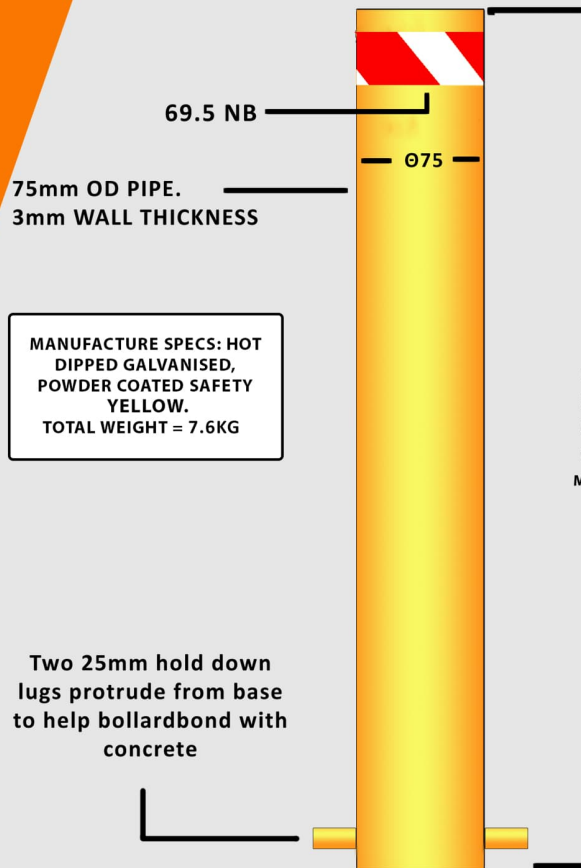

# 75mm Inground Bollard Yellow

All our bollards are hot dipped galvanised after manufacture to prevent rusting. Custom powder coating colours and custom safety tape options are available, talk to us about your requirements.

1300  
00

MM All stock lines are powder coated safety yellow with a black & clear chevron sticker around the top. Concrete fixings are supplied with our bollards free of charge.