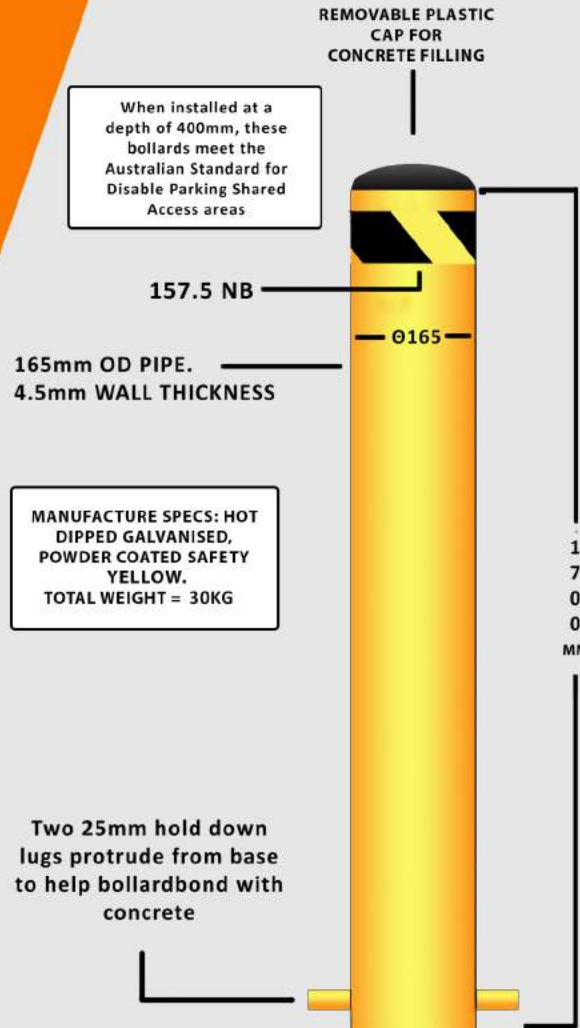

Innovative Traffic Calming and
Workplace Safety Products
Australian Owned and Operated

165mm Inground Disabled Parking Bollard Yellow

All our bollards are hot dipped galvanised after manufacture to prevent rusting. Custom powder coating colours and custom safety tape options are available, talk to us about your requirements. All stock lines are powder coated safety yellow with a black & clear chevron sticker around the top. Concrete fixings are supplied with our bollards free of charge.