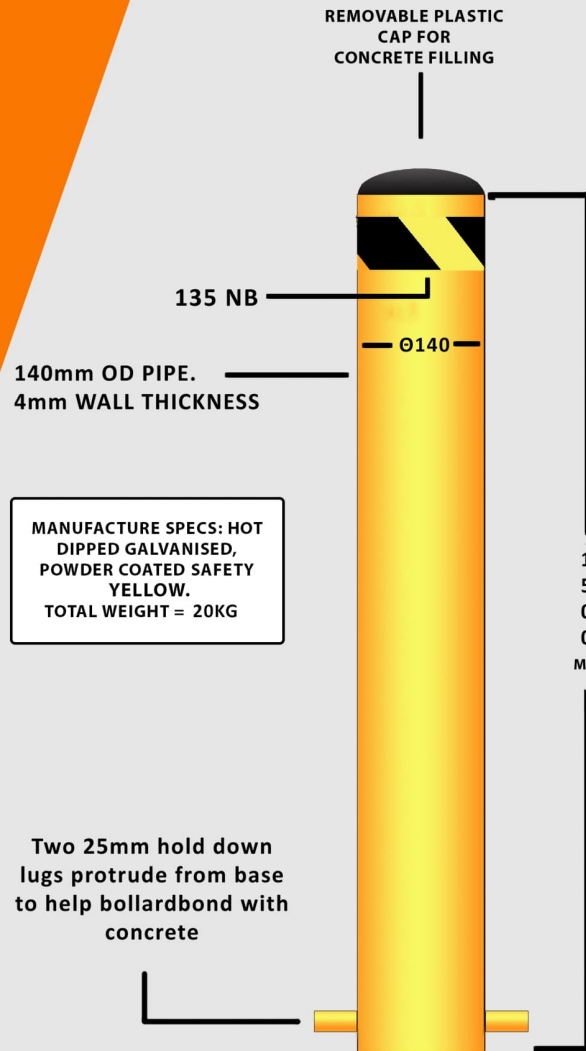

Innovative Traffic Calming and
Workplace Safety Products
Australian Owned and Operated

140mm Inground Bollard Yellow

MANUFACTURE SPECS: HOT
DIPPED GALVANISED,
POWDER COATED SAFETY
YELLOW.
TOTAL WEIGHT = 20KG

All our bollards are hot dipped galvanised after manufacture to prevent rusting. Custom powder coating colours and custom safety tape options are available, talk to us about your requirements. All stock lines are powder coated safety yellow with a black & clear chevron sticker around the top. Concrete fixings are supplied with our bollards free of charge.